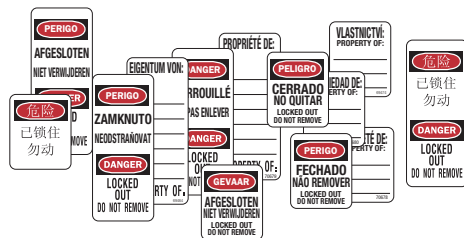

Padlock Identification Labels

Multilingual Labels Available

Master Lock Model #	Description
0411-5705	Photo ID labels for 411 padlocks (6 pk.)
6835-5700	Photo ID labels for A1100 series and 6835 padlocks (6 pk.)
461	Padlock labels with clear overlaminate for 3, 6835 and A1100 series padlocks (40 pk.)